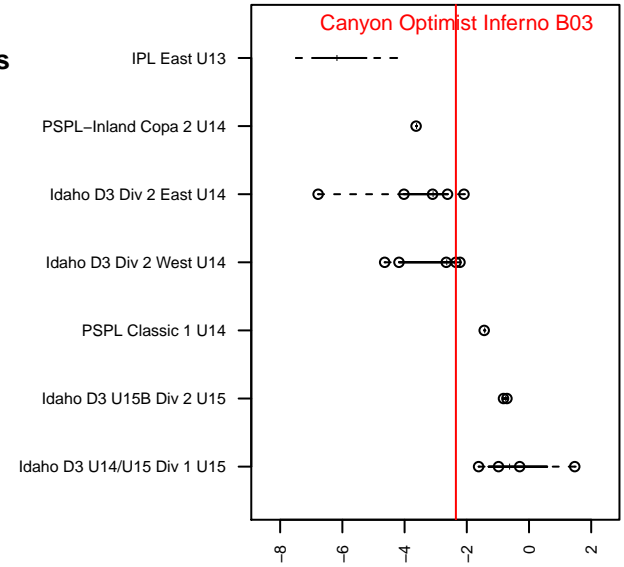

# Canyon Optimist Inferno B03

Caldwell, ID  
 B03 total strength=1056  
 attack=3.46 defense=1.71  
 fall league = Idaho D3 Div 2 West U14

alt names used:  
 INFERNO  
 INFERNO (ID)

Venues played:  
 2016 Idaho D3 Division 2 West U14  
 2016 ID Directors Cup U13/U14 Gold U14

**attack and defense variance (black dot)  
relative to other teams  
and top 10 in region**

**attack and defense rating  
relative to others at age  
and all opponents in last 13 months**

**Performance relative to 13 month average**