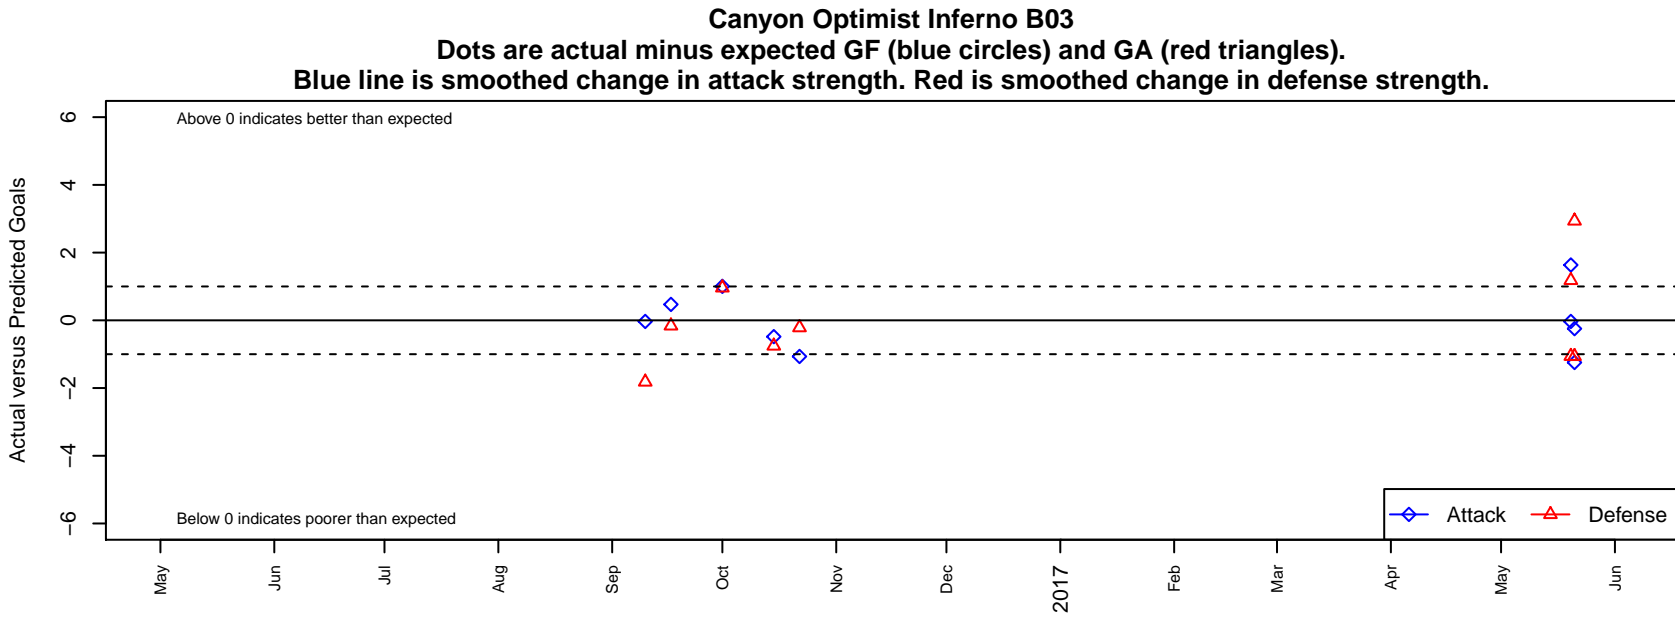

# Canyon Optimist Inferno B03

Caldwell, ID  
 B03 total strength=1056  
 attack=3.46 defense=1.71  
 fall league = Idaho D3 Div 2 West U14

alt names used:  
 INFERNO  
 INFERNO (ID)

Venues played:  
 2016 Idaho D3 Division 2 West U14  
 2016 ID Directors Cup U13/U14 Gold U14

**attack and defense variance (black dot)  
relative to other teams  
and top 10 in region**

**attack and defense rating  
relative to others at age  
and all opponents in last 13 months**

**Performance relative to 13 month average**