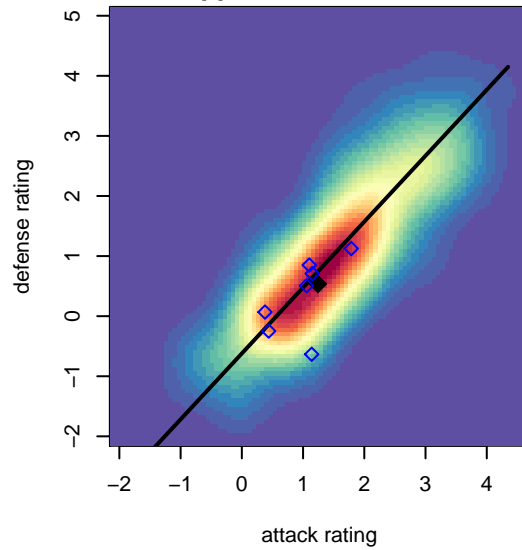

# Canyon Optimist Inferno B03

Caldwell, ID  
 B03 total strength=1056  
 attack=3.46 defense=1.71  
 fall league = Idaho D3 Div 2 West U14

alt names used:  
 INFERNO  
 INFERNO (ID)

Venues played:  
 2016 Idaho D3 Division 2 West U14  
 2016 ID Directors Cup U13/U14 Gold U14

**attack and defense variance (black dot)  
relative to other teams  
and top 10 in region**

**attack and defense rating  
relative to others at age  
and all opponents in last 13 months**

**Performance relative to 13 month average**