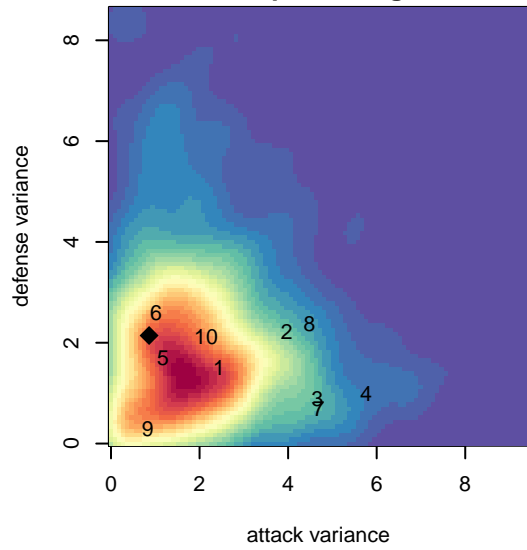

# Canyon Optimist Inferno B03

Caldwell, ID  
 B03 total strength=1056  
 attack=3.46 defense=1.71  
 fall league = Idaho D3 Div 2 West U14

alt names used:  
 INFERNO  
 INFERNO (ID)

Venues played:  
 2016 Idaho D3 Division 2 West U14  
 2016 ID Directors Cup U13/U14 Gold U14

**attack and defense variance (black dot)  
relative to other teams  
and top 10 in region**

**attack and defense rating  
relative to others at age  
and all opponents in last 13 months**

**Performance relative to 13 month average**